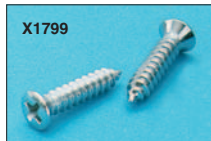

MIRROR MOUNTING SCREW

For mounting inside bracket and mirror. 2 required per mirror.
67-69 X1799 Repr.....ea. .25

Special Phillips head screw that attaches the mirror to the bracket.
67-72 565842 .....ea. 3.95

INSIDE MIRROR BRACKET BOOT

Boot applies directly over mirror bracket and secures the sunvisor pins.

- 67 K25B Coupe, black.....ea. 26.95
- 67 K34B Convertible, black .....ea. 27.95
- 67 K34W Convertible, white .....ea. 27.95
- 68-69 K22 Convertible, black .....ea. 26.95
- 68-69 K24B Coupe, black.....ea. 27.95

MIRROR GASKET

Flexible black molded plastic. When installing a new mirror, it is recommended to replace the gasket to seal the mirror base and the door. This keeps the mirror from scratching the door's surface, as well as keeping out dirt and moisture.

- 67-69 W2305* LH or RH standard mirror, repro.....ea. 3.95
- 68-69 3921835 W/remote chrome mirror (teardrop shaped) .....ea. 7.95
- 70-81 9832126 LH w/bullet mirror, GM.....ea. 6.50
- 70-81 9816863 W/chrome mirror, w/o bullet mirror .....ea. 7.95
- 82-92 12337844 LH, remote, GM .....ea. 6.95

*Lifetime manufacturer's warranty

**MIRROR MOUNTING KIT

Mounting kit for 3909197, 3914753R, 3914754R, 3914753RA and 3914754RA mirrors. Includes: (1) W2305 pad; (1) 3953067 bracket; (3) X1799 screws.

- 67-69 C111 .....kit 6.95

OUTSIDE REMOTE MIRROR MOUNTING KIT

- 68-69 K370.....ea. 26.95

**No further discount applies

OUTER MIRROR MOUNTING BRACKET

Mounts the mirror base to the car door.

- 67-69 3953067 .....ea. 7.95
- 68-69 3921836 LH, w/remote.....ea. 18.95
- 69 507659 Square, LH, w/remote.....ea. 20.95
- 70-81 20055804 LH, w/remote, bullet mirror .....ea. 11.95
- 70-81 20055839 RH, w/o remote, bullet mirror .....ea. 11.95
- 70-81 814441 LH or RH (exc. remote mirror) .....ea. 8.95

★LOCTITE REAR VIEW MIRROR ADHESIVE